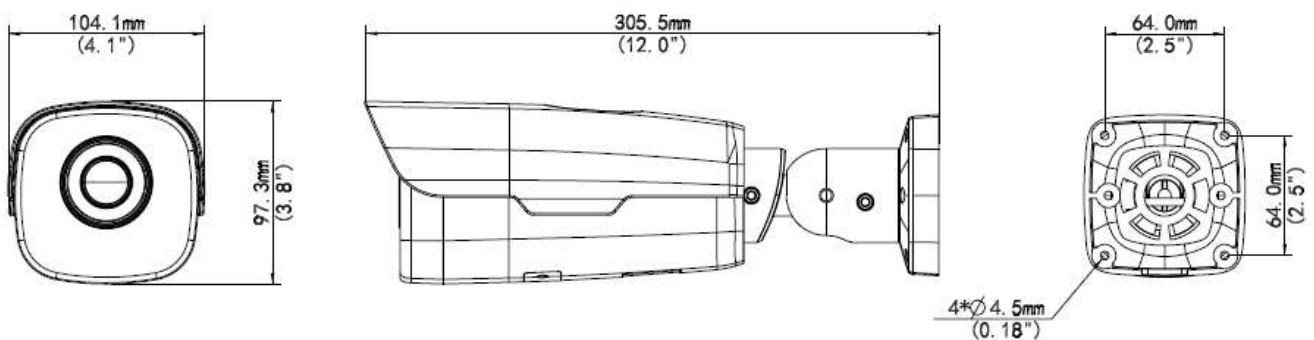

Network Storage	ANR
Network	
Protocols	IPv4, IGMP, ICMP, ARP, TCP, UDP, DHCP, PPPoE, RTP, RTSP, RTCP, DNS, DDNS, NTP, FTP, UPnP, HTTP, HTTPS, SMTP, 802.1x, SNMP, QoS
Compatible Integration	ONVIF (Profile S, Profile G, Profile T), API
Interface	
Audio I/O	Audio cable
	1 Input: impedance 35kΩ; amplitude 2V [p-p]
	1 Output: impedance 600Ω; amplitude 2V [p-p]
Alarm I/O	2/1
Serial Port	1 RS485
Network	1 RJ45, 10M/100M Base-TX Ethernet
Video Output	1 BNC, impedance 75Ω; amplitude 1V [p-p]
General	
Power	DC 12V±25%, AC 24V±25%, PoE (IEEE 802.3at)
	Power consumption: Max 13.7W
Dimensions (L × W × H)	305.5 × 104.1 × 97.3mm (12.0" × 4.1" × 3.8")
Weight	1.65kg (3.6lb)
Working Environment	-40°C ~ 60°C (-40°F ~ 140°F), Humidity: ≤95% RH (non-condensing)
Ingress Protection	IP67
Reset Button	Supported

Dimensions