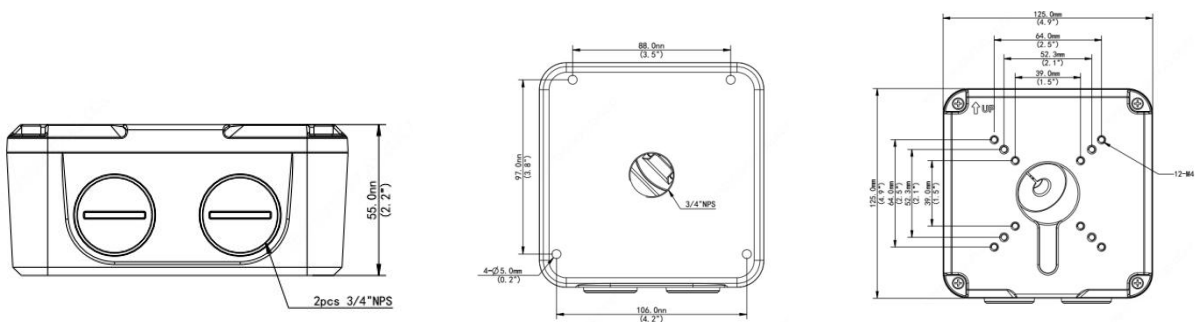

Dimension

Zhejiang Uniview Technologies Co.,Ltd.

South Tower, Building 10, Wanlun Science Park, 88 Jiangling Road, Hangzhou, P.R.China 310051

Email: overseasbusiness@uniview.com; globalsupport@uniview.com

<http://www.uniview.com>

©2019 Zhejiang Uniview Technologies Co.,Ltd. All rights reserved.

*Product specifications and availability are subject to change without notice.