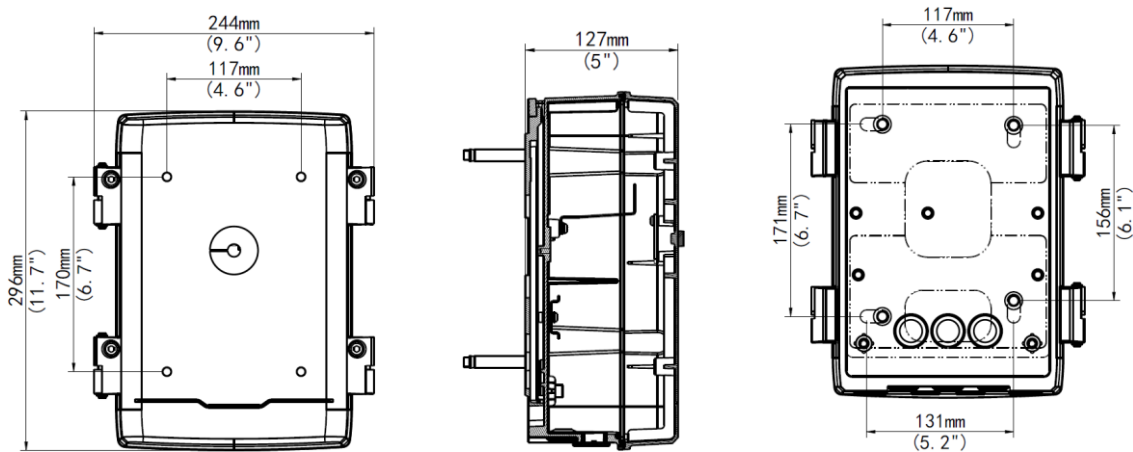

## Specifications

Model	TR-JB12-IN
Application	Outdoor or indoor cable junction box for PTZ Dome series
Dimensions	296mmx244mmx127mm (11.7" x9.6" x5")
Weight	2.5kg(5.5lb)
Material	Aluminium alloy

## Dimensions